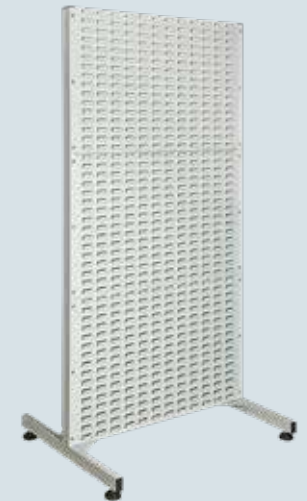

NEW **RHINO TILT BINS**

Tilt Bins are designed with meticulous care for storage applications where products need to be stored, viewed and retrieved quickly, whilst remaining free from dirt and dust.

It has been designed as a two-component binning system formed of a cabinet and tilting bin, which pivots at the front bottom edge of the bin. Bins are available in four heights, widths and depths.

# Create your own kit

12 x RTB 1 LP Values (W x H)  
12 x 2

8 x RTB 2 LP Values (W x H)  
12 x 3

6 x RTB 3 LP Values (W x H)  
12 x 4

4 x RTB 4 LP Values (W x H)  
12 x 6

Double-Sided Louvre Trolleys

Total LP Value (W x H)  
12 x 24 (Per Side)

Single-Sided Louvre Rack

Total LP Value (W x H)  
12 x 36

Double-Sided Louvre Rack

Total LP Value (W x H)  
12 x 36 (Per Side)

ⓘ Use Rhino Tilt Bins as a self-supporting structure by stacking or interlocking bins

# Pricing & Sizes

+ Double Sided Louvre Trolley				
Description	W x H (mm)	Price Code	LP Value (W x H)	Price
Double Sided Trolley	930 x 1425	ARTBTY	12 x 24	<b>£387.70</b>
+ Single Sided Louvre Rack				
Rack (Single Sided Starter)	930 x 1920	ARTBRKSS	12 x 36	<b>£288.95</b>
Rack (Single Sided Extension)	930 x 1920	ARTBRKSE	12 x 36	<b>£226.00</b>
+ Double Sided Louvre Rack				
Rack (Double Sided Starter)	930 x 1920	ARTBRKDSS	12 x 36	<b>£452.00</b>
Rack (Double Sided Extension)	930 x 1920	ARTBRKDSE	12 x 36	<b>£389.05</b>
+ Rhino Tilt Bins				
Rhino tilt bin size 1	73 x 50 x 92	RTB1	1 x 2	<b>£2.65</b>
Rhino tilt bin size 2	108 x 90 x 141	RTB2	1.5 x 3	<b>£4.95</b>
Rhino tilt bin size 3	144 x 121 x 193	RTB3	2 x 3	<b>£9.60</b>
Rhino tilt bin size 4	215 x 167 x 283	RTB4	3 x 6	<b>£20.45</b>
Rhino tilt bin spacer (For Bin 3)	68 x 120 x 190	RTB/SPR	-	<b>£3.80</b>