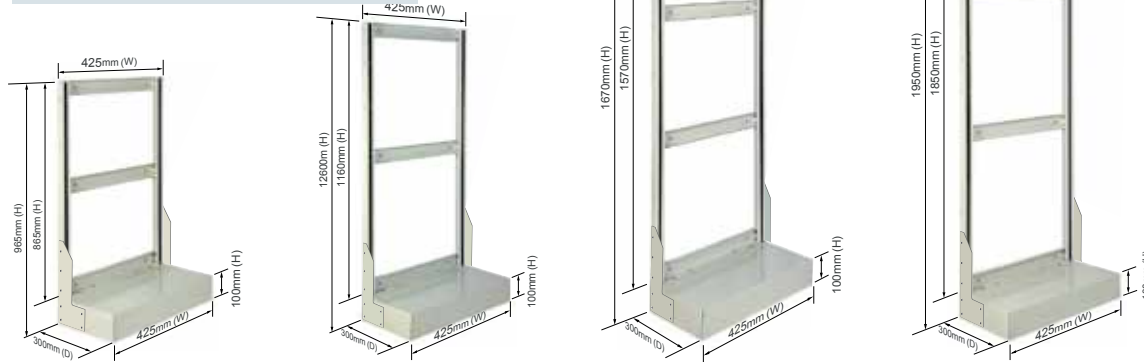

Configure your own kit by selecting your frame & bin type

Single Sided Stand

W x H x D (mm)	Code	Price
425x965x300	RTBSS/042/095	£59.00
425x1260x300	RTBSS/042/125	£63.90
425x1670x300	RTBSS/042/165	£73.05
425x1950x300	RTBSS/042/195	£77.10
(i)	Does not include Bins