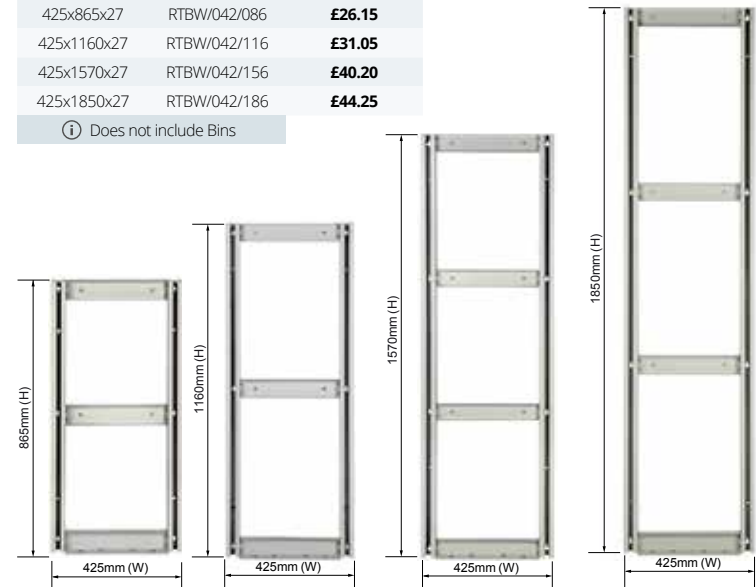

Wall Mounted Frame

W x H x D (mm)	Code	Price
425x865x27	RTBW/042/086	£26.15
425x1160x27	RTBW/042/116	£31.05
425x1570x27	RTBW/042/156	£40.20
425x1850x27	RTBW/042/186	£44.25
(i)	Does not include Bins