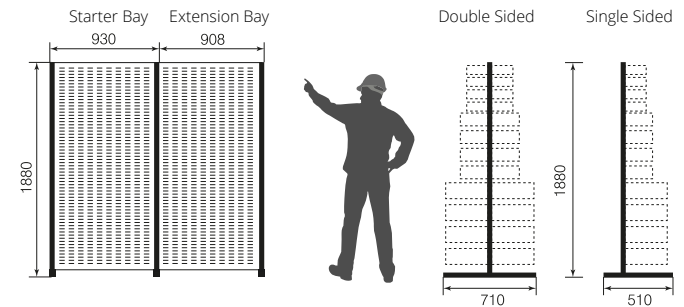

Louvre Racks (no bins)

Description	H x W (mm)	Code	Price
Starter Rack - Single Sided	1920 x 930	ARTBRKSSS	£288.95
Extension Rack - Single Sided	1920 x 930	ARTBRKSSE	£226.00
Starter Rack - Double Sided	1920 x 930	ARTBRKDSS	£452.00
Extension Rack - Double Sided	1920 x 930	ARTBRKDSE	£389.05

Price includes frames with adjustable feet, 3 x louvre panels per side and all necessary fixings

For dust free storage, see our range of Tilt Bins starting on Page 112.