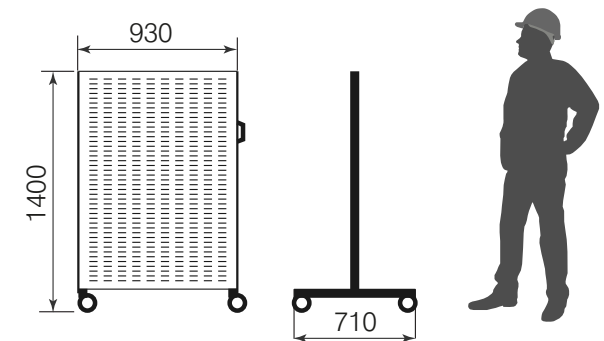

Louvre Trolley dimensions (mm)