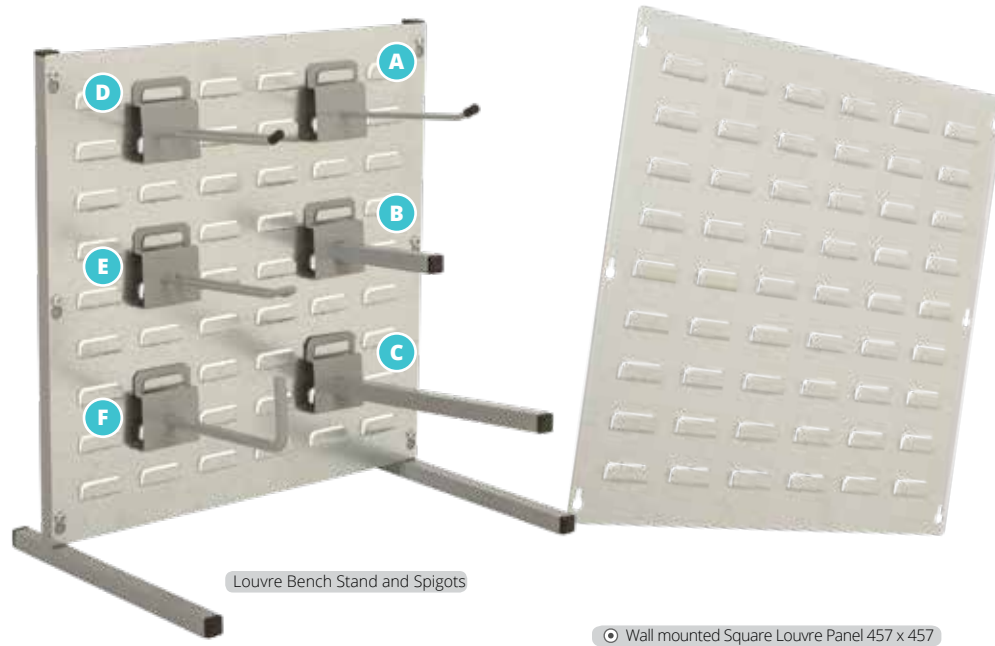

Our range of Louvre Panels

Louvre Panel					
Description	H x W (mm)	Code	Colour	LP Value (W x H)	Price
☉ Square Louvre Panel	457 x 457	ARTBPLV0505	Galv	6 x 9	£18.55
Portrait Louvre Panel	915 x 457	ARTBPLV1005P	Galv	6 x 19	£36.35
Landscape Louvre Panel	457 x 915	ARTBPLV0510L	Galv	13 x 9	£36.35
Bench Stand Louvre	457 x 457	ARTBBS0505	Galv	6 x 9	£40.75

Spigots					
Description	Ref.	Code	Colour	LP Value (W x H)	Price
Single Prong 200mm	A	ARTBSPSP200	Grey	1 x 2	£2.85
Square Tube 150mm	B	ARTBSPST150	Grey	1 x 2	£3.75
Square Tube 300mm	C	ARTBSPST300	Grey	1 x 2	£4.70
Double Prong 200mm	D	ARTBSPDP200	Grey	1 x 2	£3.55
Euro Hook 200mm	E	ARTBSPEK200	Grey	1 x 2	£3.90
Steel Hook 200mm	F	ARTBSPHK200	Grey	1 x 2	£3.75

Plastic Bin Features

1. 1 Slot in dividers for bins ARTB30, 35, 40, 50, 60 and 70
2. 2 Full length rear lip for louvre panels
3. 3 Reinforced side walls to stop spreading
4. 4 Extra wide and reinforced stacking base
5. 5 Moulded finger grips for greater comfort
6. 6 Large label area for better identification
7. 7 Stop to prevent stacked bins slipping