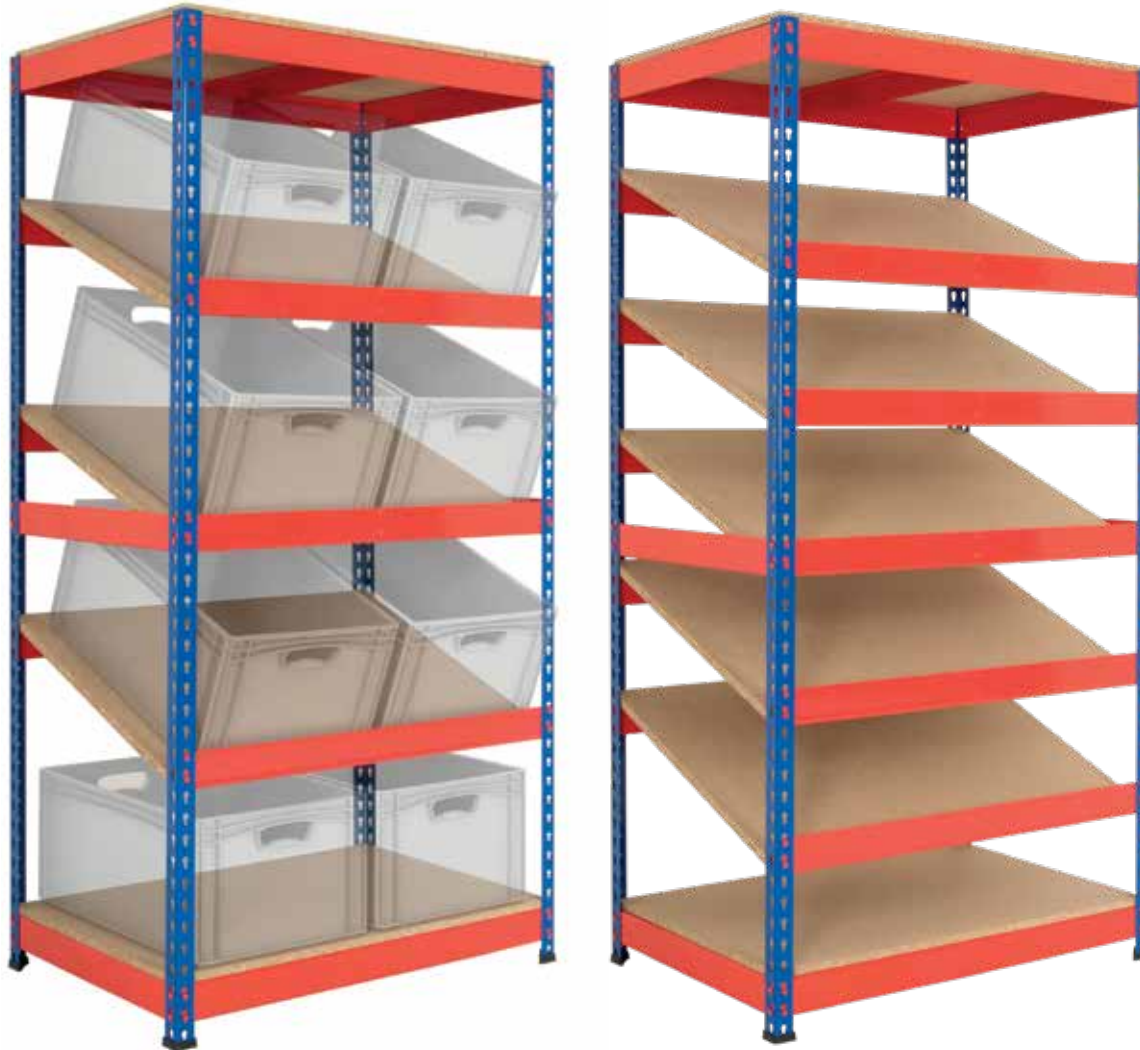

### Kanban Shelving with 3 Sloping Shelves

Description	H x W x D (mm)	Code	Price
Kanban shelving no bins	1830 x 915 x 610	RRKB03/MT	<b>£204.95</b>
Extra shelf (no bins)	915 x 610	RRKB/0906	<b>£28.45</b>

*i* Price includes complete Kanban bay with 3x sloping shelves, top and bottom shelves. Euro containers shown not included!

*i* Price includes complete Kanban bay with 5x sloping shelves, top and bottom shelves.

## KANBAN SHELVING

Rivet Racking Kanban is our solution for production line-side supply systems, where sloping shelves present containers for easy access and at the right height for operatives.

This can reduce costs and increase efficiency for manufacturing operations or inventory management. The two bin arrangement simplifies stock rotation and replenishment. When the front bin is removed the bin behind takes its place, leaving a space that is clearly identified for refilling on the next inspection.